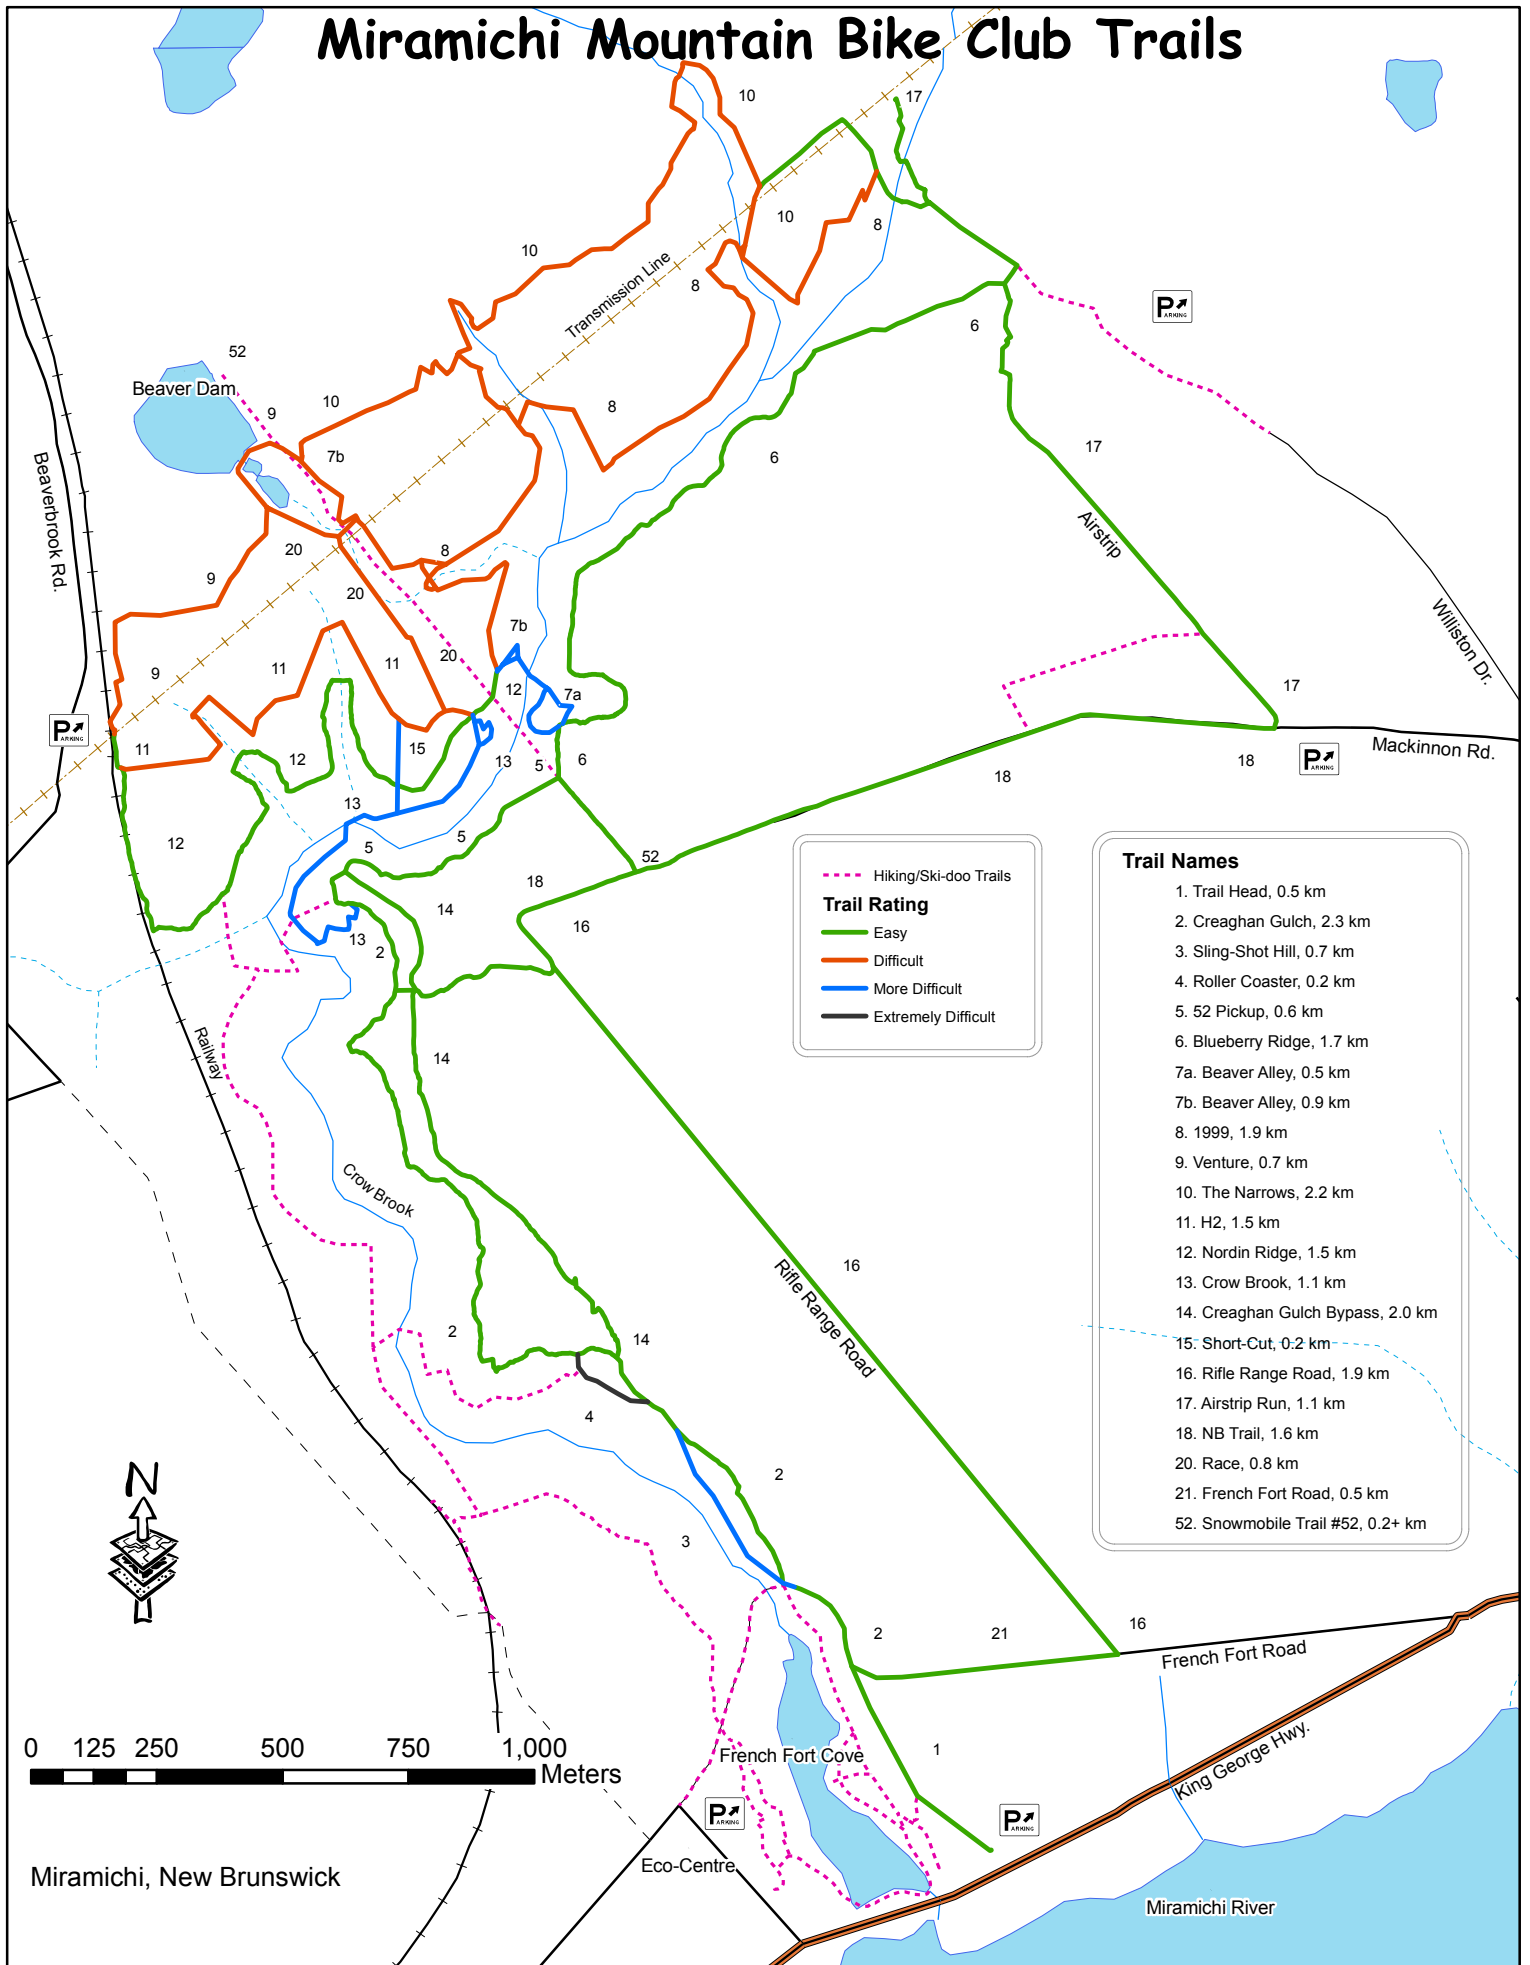

Miramichi Mountain Bike Club Trails

--- Hiking/Ski-doo Trails

Trail Rating

- Easy
- Difficult
- More Difficult
- Extremely Difficult

Trail Names

1. Trail Head, 0.5 km
2. Creaghan Gulch, 2.3 km
3. Sling-Shot Hill, 0.7 km
4. Roller Coaster, 0.2 km
5. 52 Pickup, 0.6 km
6. Blueberry Ridge, 1.7 km
- 7a. Beaver Alley, 0.5 km
- 7b. Beaver Alley, 0.9 km
8. 1999, 1.9 km
9. Venture, 0.7 km
10. The Narrows, 2.2 km
11. H2, 1.5 km
12. Nordin Ridge, 1.5 km
13. Crow Brook, 1.1 km
14. Creaghan Gulch Bypass, 2.0 km
15. Short-Cut, 0.2 km
16. Rifle Range Road, 1.9 km
17. Airstrip Run, 1.1 km
18. NB Trail, 1.6 km
20. Race, 0.8 km
21. French Fort Road, 0.5 km
52. Snowmobile Trail #52, 0.2+ km

0 125 250 500 750 1,000 Meters

Miramichi, New Brunswick